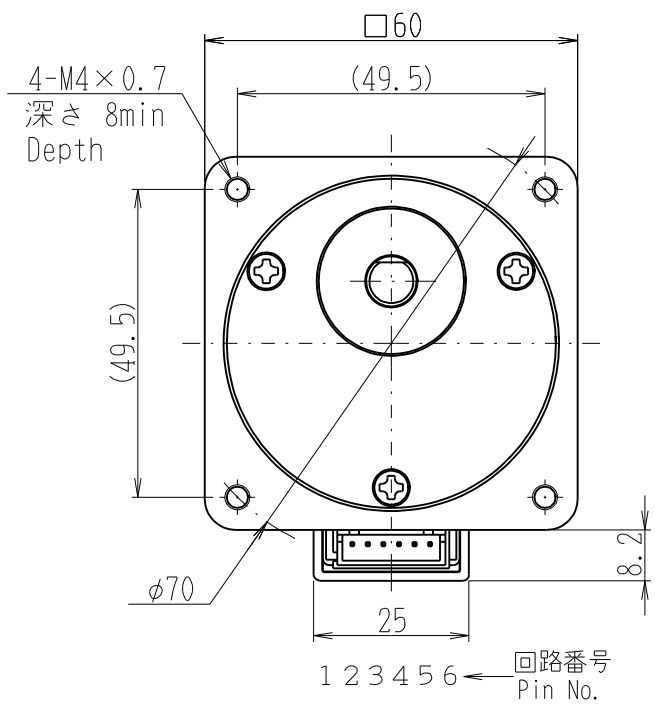

(C)Shinano Kenshi Co., Ltd. All rights reserved.

Header	JST:B6B-XH-A(LF)(SN)
Mating connector	JST:XHP-6