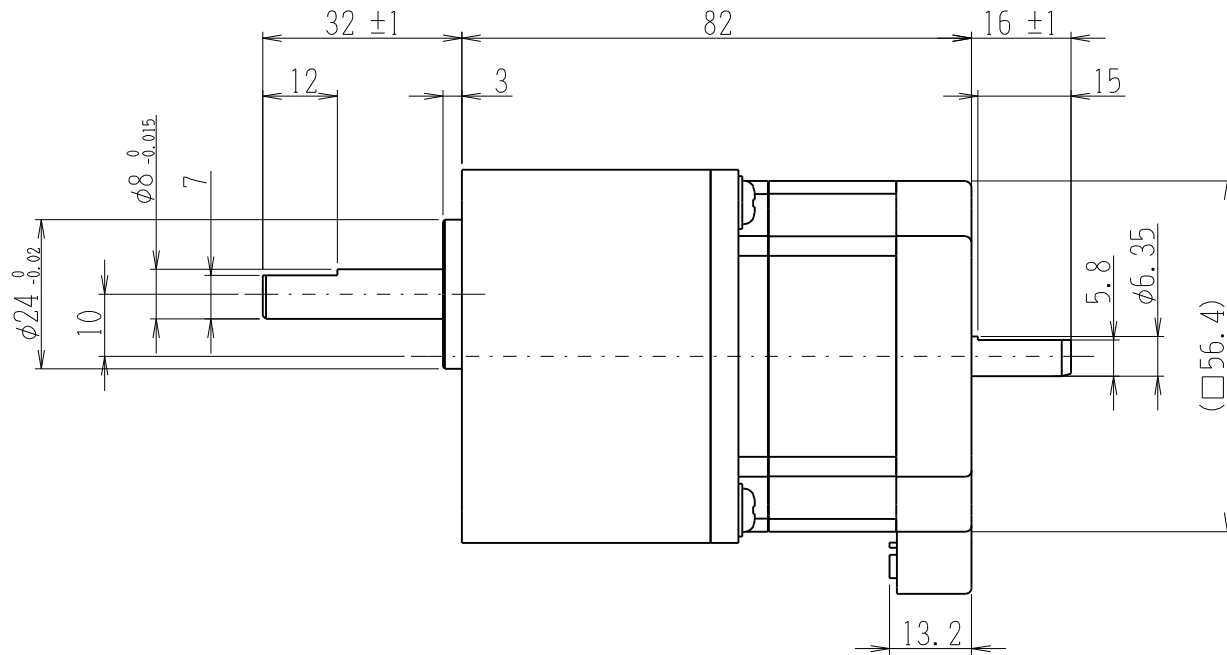

(C)Shinano Kenshi Co., Ltd. All rights reserved.

Header	JST:B6B-XH-A(LF)(SN)
Mating connector	JST:XHP-6