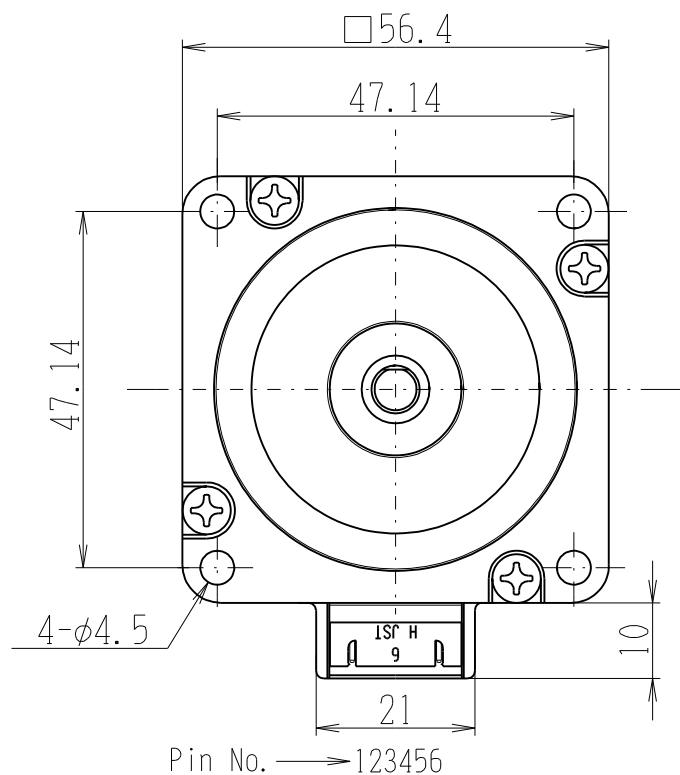

PDSA-UD

(C)Shinano Kenshi Co.,Ltd. All rights reserved.

Pin No. → 123456

Header	JST:S 6B-XH-A-1
Mating connector	JST:XHP-6

※両軸タイプのみの寸法です  
Dimensions apply to double shaft models.

品名 Model No.	モータ長L (mm) Motor length
PMSA-U56D1	42.0
PMSA-U56D3	54.5
PMSA-U56D5	77.5