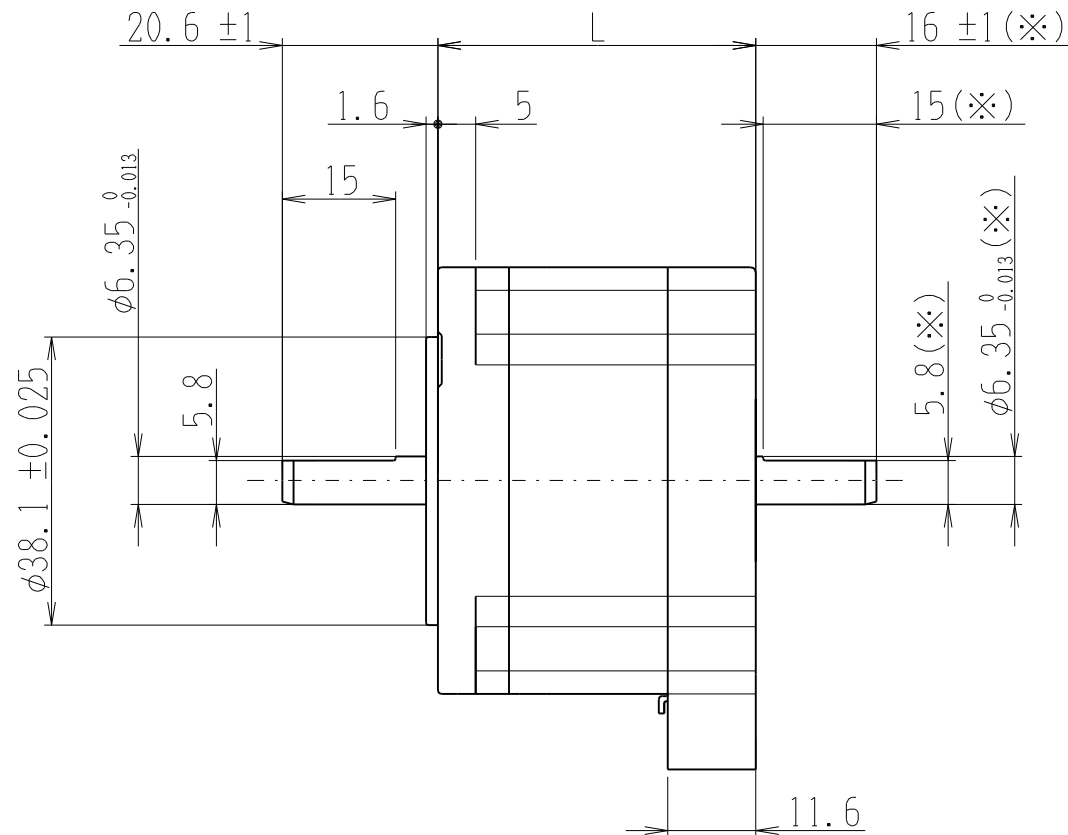

PDSA-UD

(C)Shinano Kenshi Co.,Ltd. All rights reserved.

Pin No. → 123456

Header	JST:S 6B-XH-A-1
Mating connector	JST:XHP-6

※両軸タイプのみの寸法です  
Dimensions apply to double shaft models.

品名 Model No.	モータ長L (mm) Motor length
PMSA-U56D1	42.0
PMSA-U56D3	54.5
PMSA-U56D5	77.5